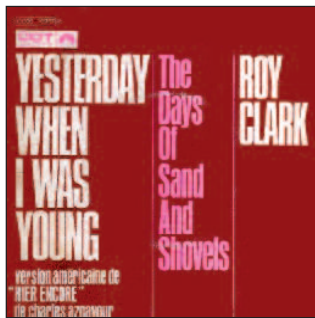

ROY CLARK

Yesterday when I was young/ The days of sand and shovels. Dot C006-10357 (1969) 8 €

September song/ For the life of me. Dot C006-90601 (1969) 8 €

I need to be needed/ Then she's a lover. Dot C006-91070 (01/70) 8 €

CLASSELS

Les trois cloches/ Perdu. DiscAZ SG 30 (1968) 10 €

CLASSICAL M

Bad guy/ The way I do love you. Odéon C006-10310 (1969) 15 €

Love, love is here/ What a lovely voice. Odéon C006-10517 (1970) 15 €

CLASSICS IV